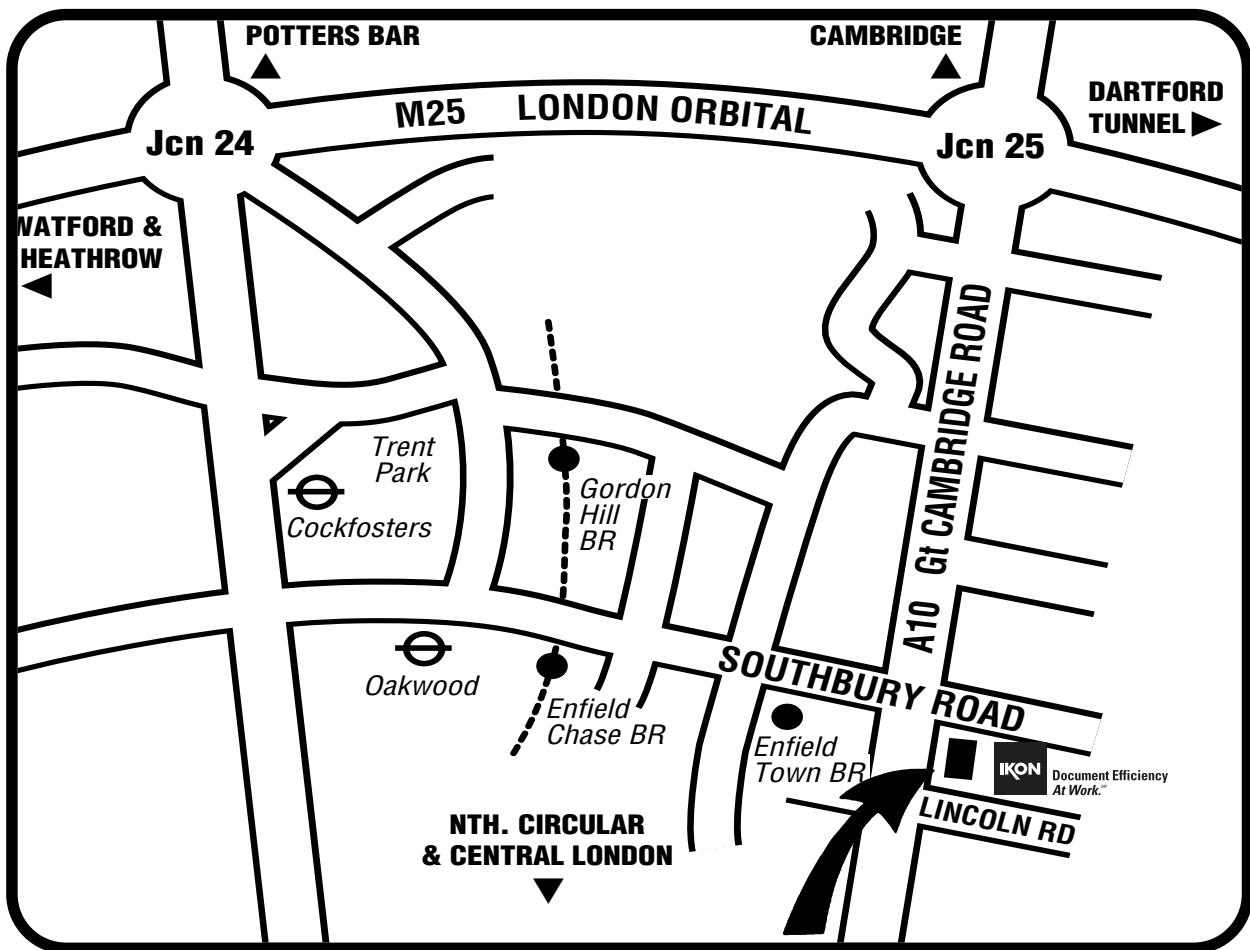

### Directions

Leave M25 at Junction 25 heading southbound (towards London ) on A10 Great Cambridge Road. Approaching 5th set of traffic lights, IKON is on the left hand side.