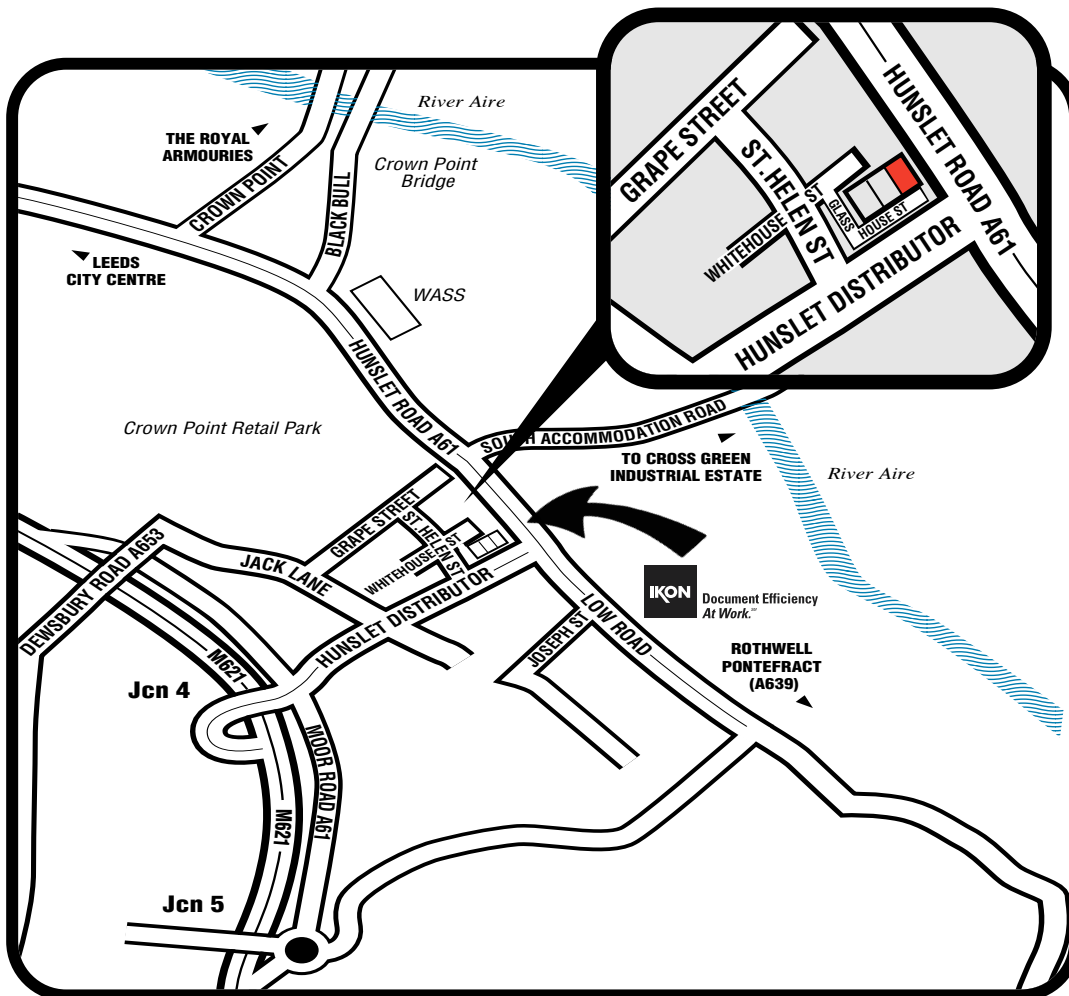

Document Efficiency
*At Work.*SM

How to find us

LEEDS

IKON House, Angels Wing, Hunslet Road, Hunslet, Leeds LS10 1AF
Tel: 0113 244 5050 Fax: 0113 244 9191

Directions

From Leeds City Centre follow signs for A61 Wakefield, after passing Land Rover dealer on your right, turn towards the M1/M621. Take next right into Jack Lane, First right into Grape Street and then towards Union Industries. Drive across the front of Union Industries and follow along the side of the building to the end. From the M621 leave at Junction 4. Follow slip road traffic to traffic lights. Turn Left at traffic lights, take 2nd left turning into Whitehouse Street (after Land Rover sign). At the junction turn right then immediately right. Follow the road round the front of Union Industries and around the side of the building into IKON's car park area situated at the side of the building.