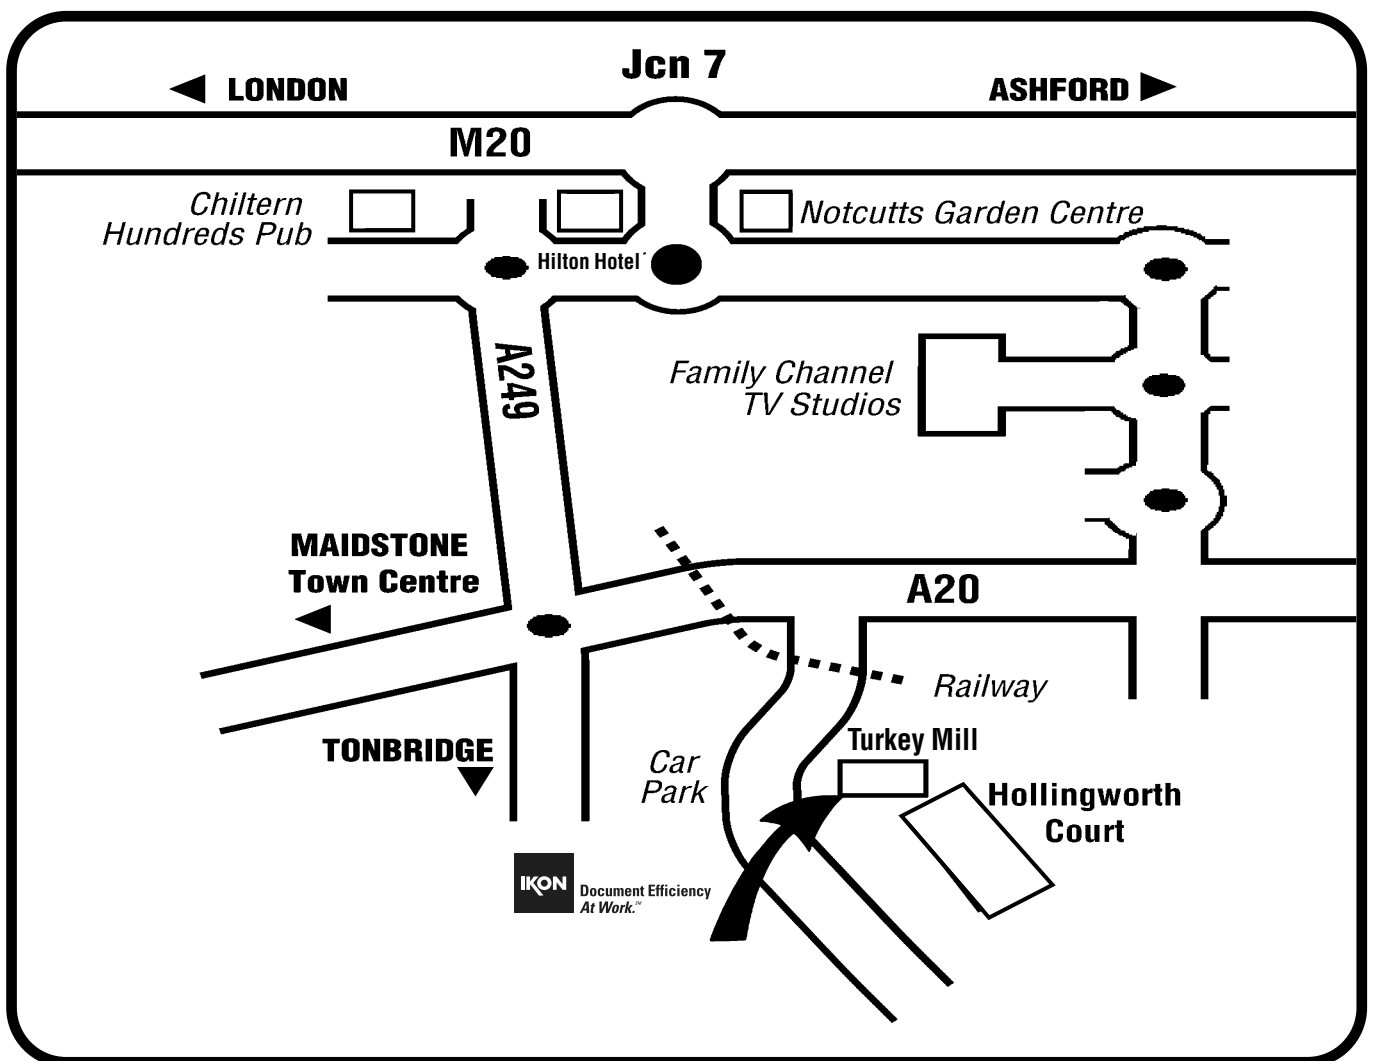

Document Efficiency
At Work.SM

How to find us

MAIDSTONE

Hollingworth Court, Turkey Mill, Ashford Road, Maidstone, Kent ME14 5PN
Tel: 01622 675471 Fax: 01622 670947

Directions

Leave M20 Junction 7 signposted A249 Maidstone/Sittingbourne, follow A249 to Maidstone passing Notcutts Garden Centre on left, at roundabout turn left towards Bearstead, 200m next roundabout turn right, at next roundabout follow main road slight left turning, straight over next roundabout. At end of road traffic lights turn right, Turkey Mill turning is left turning about 400m.