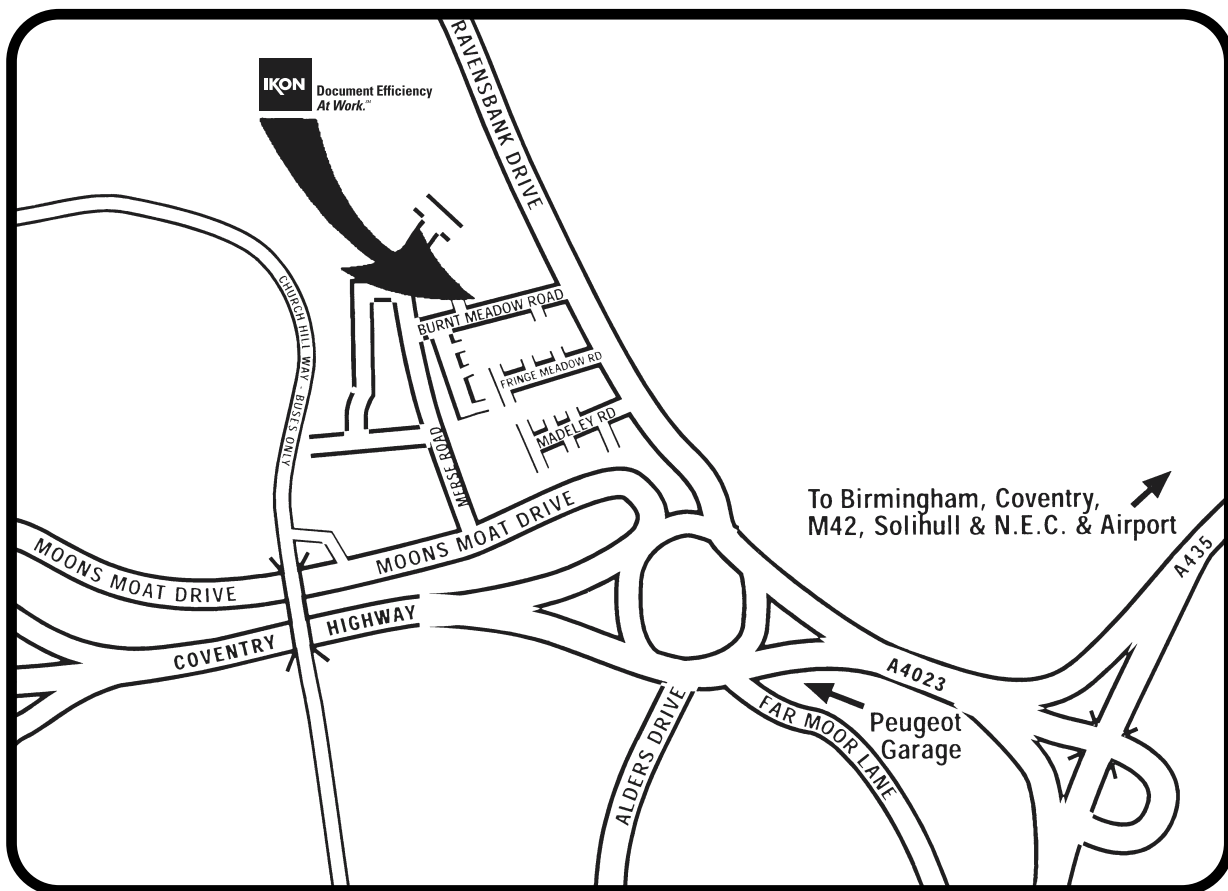

Document Efficiency
*At Work.*SM

How to find us

BIRMINGHAM

Unit 11/12 Moons Park, Burnt Meadow Road, North Moons Moat, Birmingham B98 9PA
Tel: 01527 584 754 Fax: 01527 595 301

Directions

Leaving M42 Junction 3 , take the A435 towards Redditch/ Evesham. (Note do not take Junction 3A which is the M40 to London) After 3.2 miles, take A4023 Redditch/Bromsgrove Road. At the Roundabout take the 4th exit, down the side of McDonalds. Take the 1st turning on the right (Merse Road) then take the first on the right. Just after the 2 red post boxes (Burnt Meadow Road) turn left into Moons Park, then right straight away. We are the last office on the left.