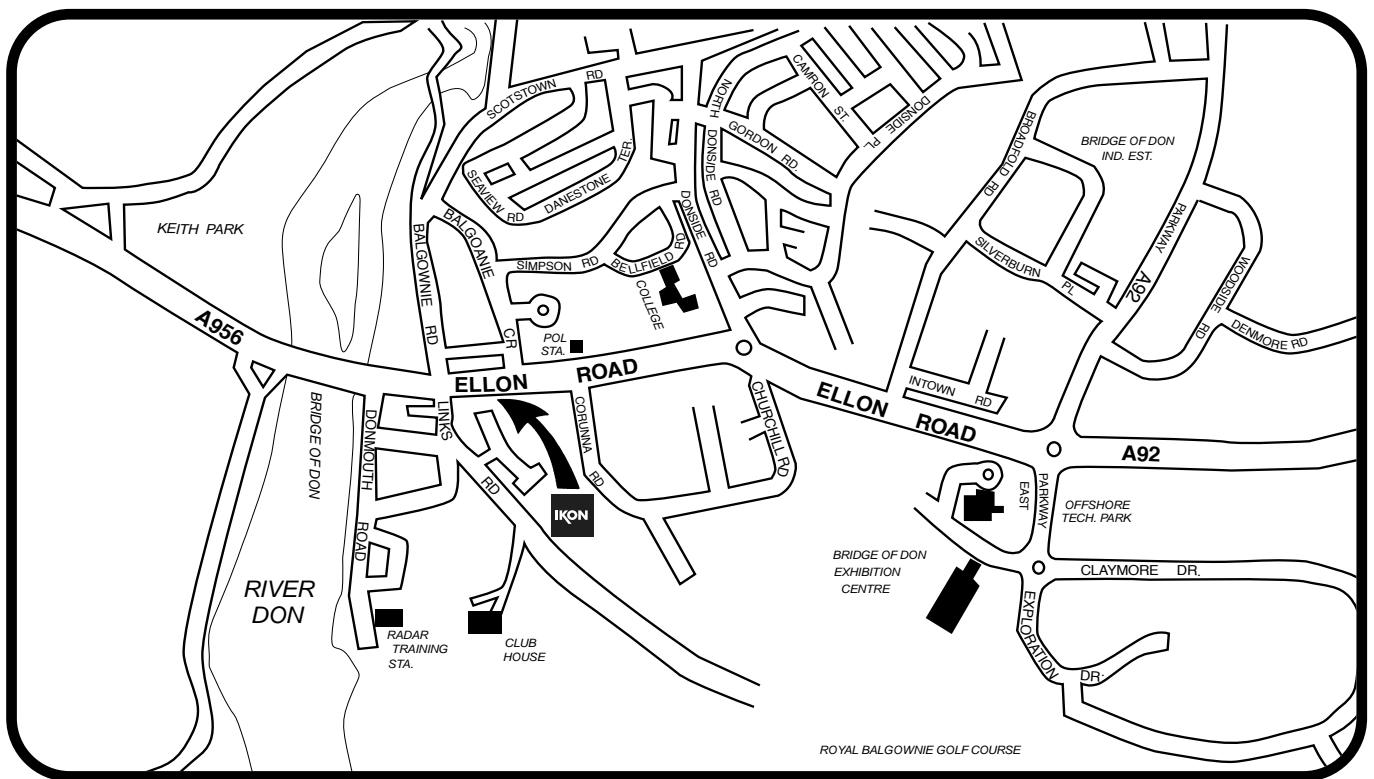

### Directions

From A956 'King Street' continue along, over bridge over 'The River Don'. Turn 1st right into 'Links Road', road forks to left. Turn left into 'Donmouth Court', then left again, come to car park at back of flats - IKON building on right (this is the back of IKON building).

From A92 follow directions signed for Exhibition Centre, this road is called 'The Parkway'. Continue until you reach the roundabout at the Exhibition Centre, turn right. Continue along this dual carriageway, through another roundabout (Army Barracks on left) until you come to a Pedestrian Crossing. The IKON building is situated on the left. To get into car park you mount pathment.

Because we are situated on the dual carriageway, you can only enter front car park from the direction going back into town, unless you (from A956 'King Street' - instead of turning right into 'Links Road' (as instructed above), you continue to roundabout and double back, then the directions from Army Barracks comes into play.