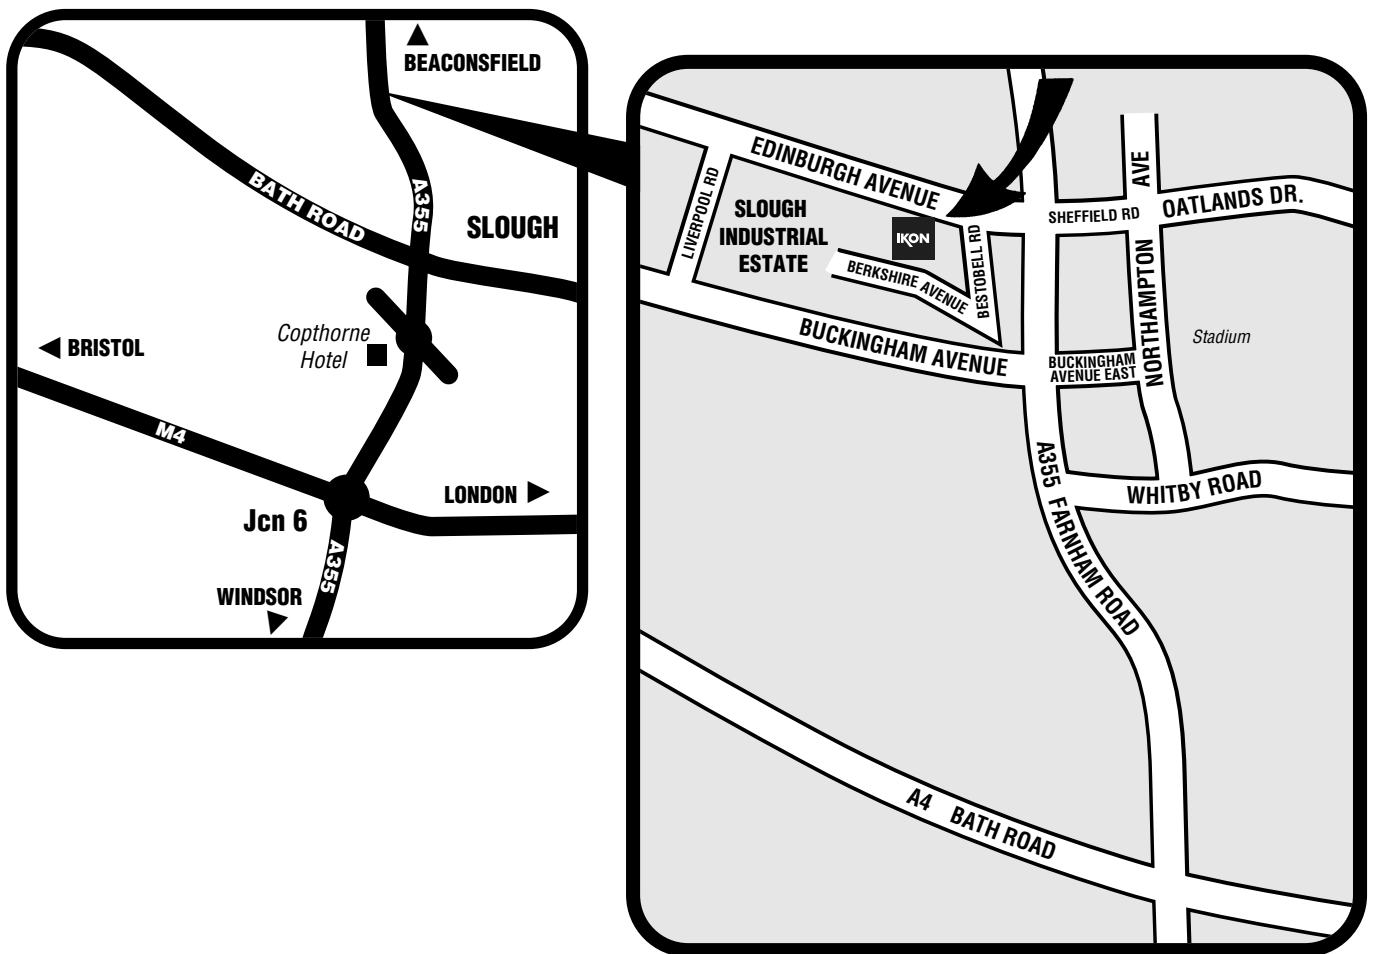

**Document Efficiency
At Work.SM**

How to find us

SLOUGH

160 Edinburgh Avenue, Slough Berkshire SL1 4UE
Tel: 01753 771000 Fax: 01753 696045

Directions

Junction 6 on the M4. Take the A355 heading towards Beaconsfield. You will come to a large roundabout with the Copthorne Hotel on your left. Go straight across this roundabout. A further 200 yards and you come to the Bath Road lights. Go straight over with the '3 Tuns' pub on your left, over a railway bridge, turn left at the third set of lights. This is Edinburgh Avenue. We are 100 yards on the left hand side in a brown brick building.