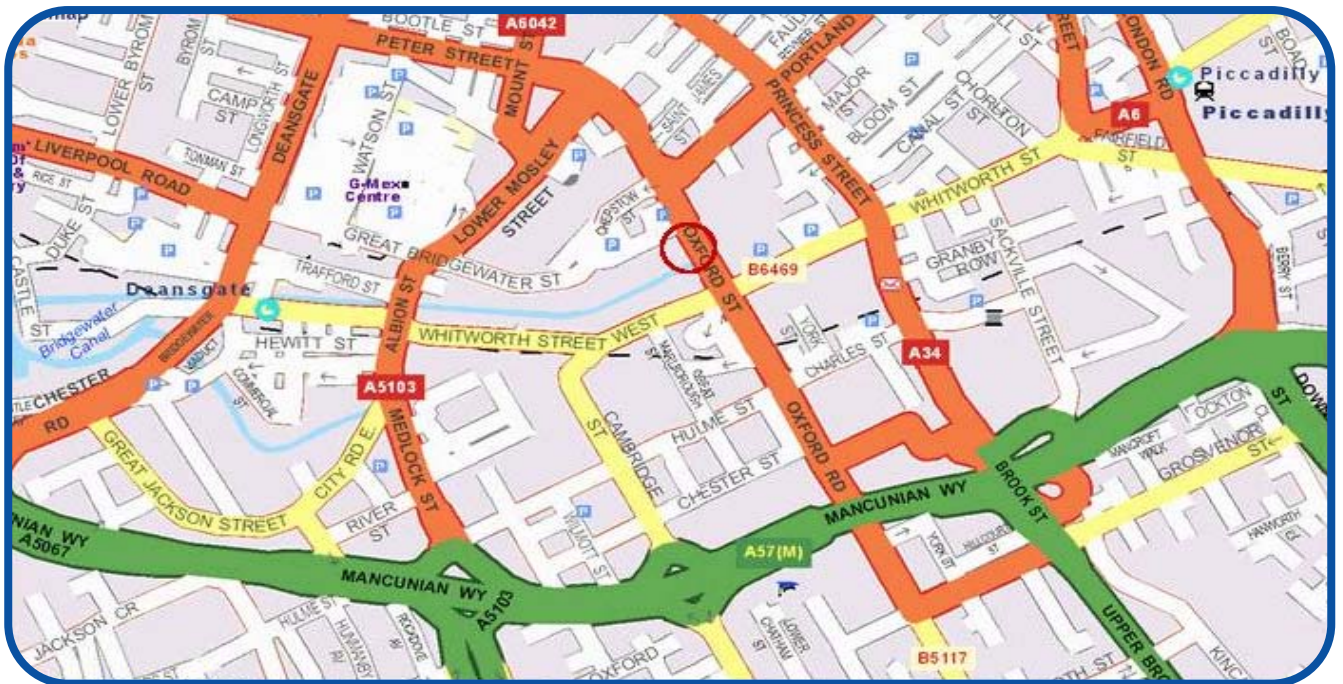

How to find us

MANCHESTER

Suite 6, 5th Floor, Churchgate House, Oxford Street, Manchester M1 6EU
Telephone: 0161 236 5205

Directions from the North

M6/M62 to M602 to Manchester/Salford, from M602 follow A57, heading towards Manchester City Centre on Regent Road. Keep to right and briefly onto A57M Mancunian Way (west end) through the underpass. Take immediate left-hand lane from underpass for 1st exit onto slip road to bottom and turn left into Medlock Street, which continues into Albion Street with BT Grand Island on right hand side. Turn right at 1st lights into Whitworth Street West, at the crossroads (with the Palace Theatre opposite you) turn left on to A34 Oxford Street. Continue along Oxford St and turn first left into Great Bridgewater St. The Courtyard is the third entrance on the left opposite the entrance to the NCP car park.

Directions from the South and Airport

M6 to junction 19 at Knutsford services. Take last exit on roundabout, A556 towards Manchester, International Airport and M56 at Lymm roundabout, take last exit slip road to M56 East. Follow M56 to end of motorway heading towards Manchester City Centre. Follow City Centre signs straight ahead on A5103 all the way to roundabout at the end of Princess Parkway (dual carriage-way section) passed Scottish & Newcastle Brewery on right and ASDA on left hand side and under the Hulme Arch. At roundabout (under Mancunian Way) take 2nd exit into Medlock Street, which continues into Albion Street. Turn right at 1st lights into Whitworth Street West, at the crossroads (with the Palace Theatre opposite you) turn left on to A34 Oxford Street. Continue along Oxford St and turn first left into Great Bridgewater St. The Courtyard is the third entrance on the left opposite the entrance to the NCP car park.

Directions from the East

From the M62, continue onto M60. Exit onto M60 J19. Continue straight ahead onto A576 Middleton Road. Turn left onto A665 Bury Old Road. Turn right onto A6042 Trinity Way. Turn left onto A56 Great Ducie Street. Turn left onto A34 John Dalton Street. Turn right into Charles Street. Turn right onto A34 Oxford Road. Travel under the bridge and continue along Oxford St and turn first left into Great Bridgewater St. The Courtyard is the third entrance on the left opposite the entrance to the NCP car park.

Directions from the South West

From the M62, continue onto the M602 Eccles By-pass (M62 J12). Continue straight ahead onto A57. Bear left onto A5067. At the roundabout take the 2nd exit onto Slip Road. Continue straight ahead onto A56 Chester Road. Turn right onto B6469 Whitworth Street West. Turn left onto A34 Oxford Street, Continue along Oxford St and turn first left into Great Bridgewater St. The Courtyard is the third entrance on the left opposite the entrance to the NCP car park.