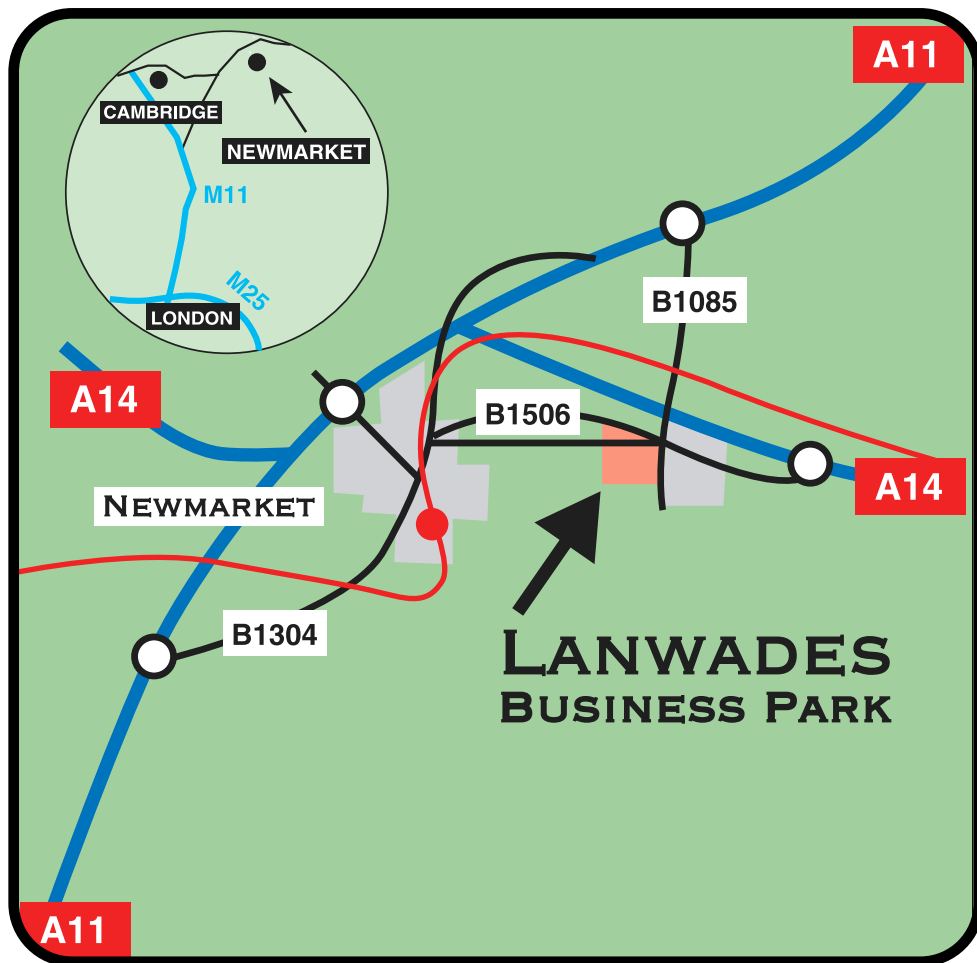

How to find us

NEWMARKET

Evelyn House, Lanwades Business Park, Kennett, Newmarket, Suffolk CB8 7PN
Tel: 01638 750 925 Fax: 01638 751 184

Directions

From M25 the North or the Midlands via the M11 or A14 to A11 exit onto B1506.

From the East coast or Mid-Anglia via the A14 exit onto B1506

Lanwades Business Park is set in established parkland. Fine mature trees and open spaces in which ample parking areas are laid out, are carefully maintained by our staff.

Lanwades Business Park is at the centre of East Anglia, close to the junction of the A14 and A11, the two most important roads in the region. Stansted, M25, Ipswich, The Ports, Norwich and the M1/M6 junction, are within an hour by motorway or dual carriageway. Newmarket centre is a short main road drive. Cambridge and Bury St. Edmunds are both within 15 minutes via the A14.