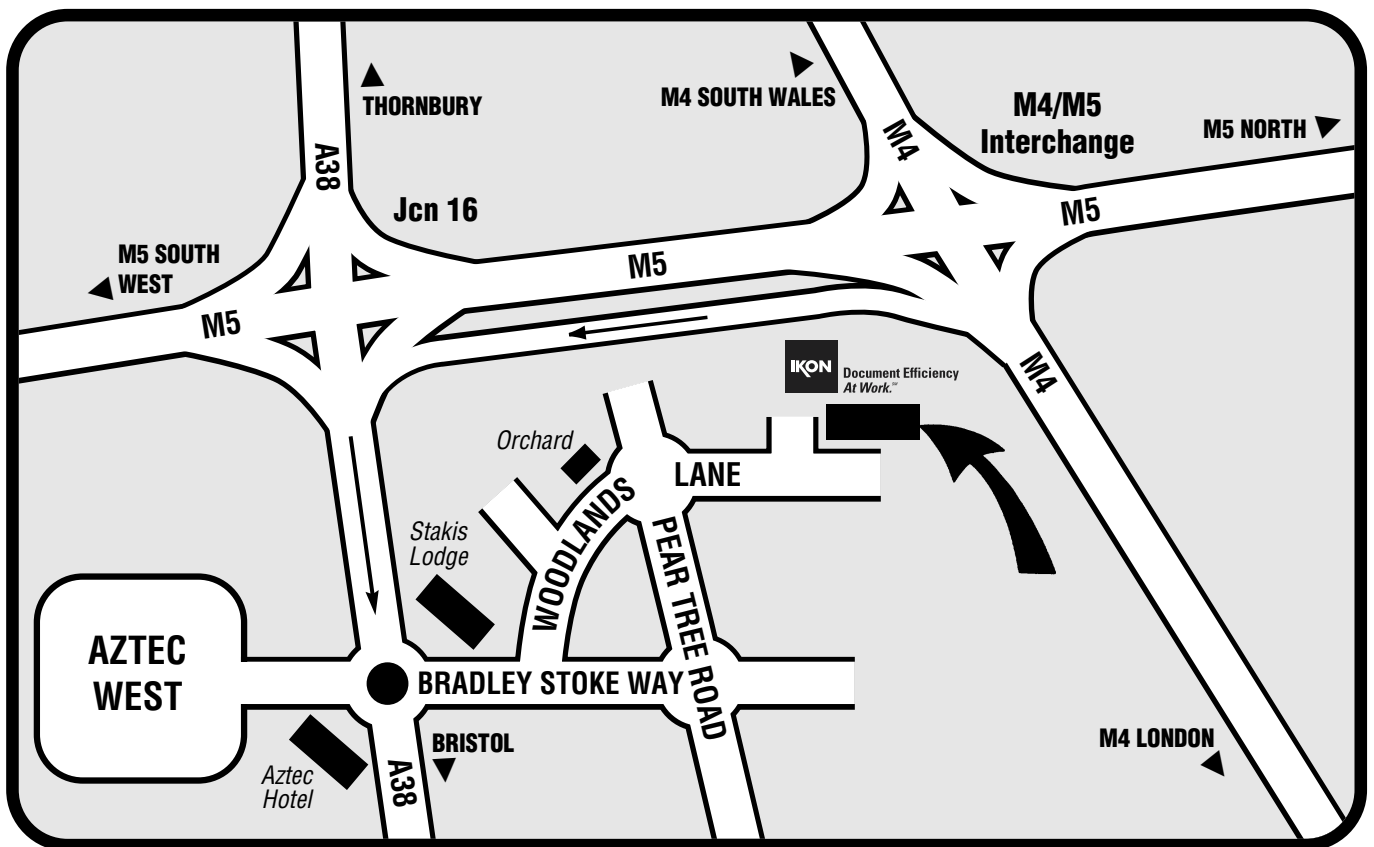

### Directions

Leave M5 Junction 16, coming from North take first left, coming from South take third left at roundabout onto the A38, stay in left hand lane. Next roundabout first left, at traffic lights take a left into Woodlands. Next roundabout straight across, take next turning on the left into Eagles Wood Business Park. IKON are the first building on the right.