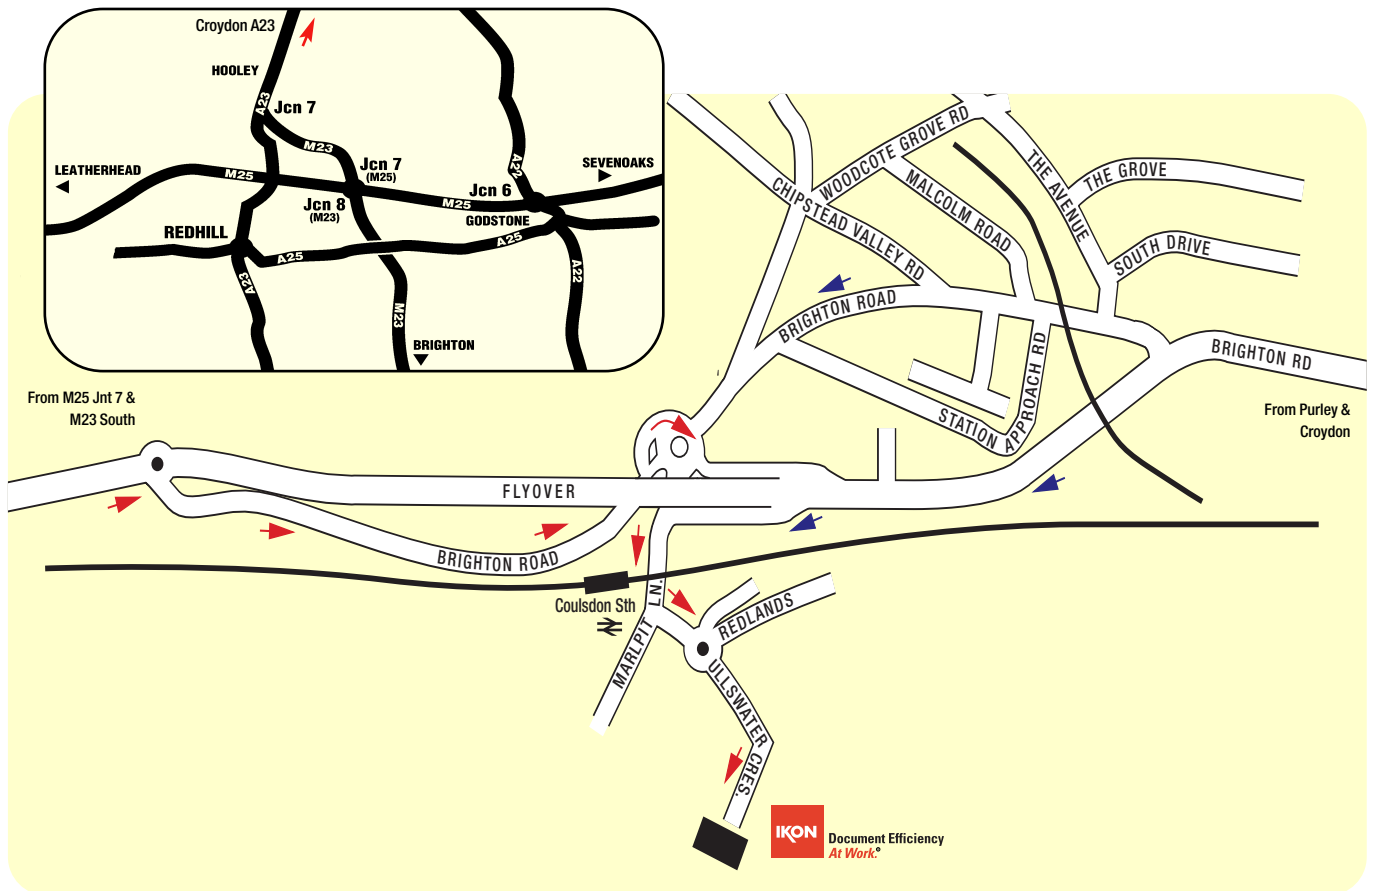

How to find us

COULSDON

Ullswater Crescent, Coulsdon, Surrey CR5 2HR
Tel: 0208 763 1010 Fax: 0208 763 1110

Directions

Leave M25 at Junction 7 and take then M23 towards Croydon, the M23 becomes the A23 Brighton Road.
At roundabout take 2nd exit towards Coulsdon South Station and under flyover and railway bridge.
At the next major roundabout take 3rd exit into Marlpit Lane, then first left into Ullswater Crescent.
Proceed straight over roundabout and follow road to the end.