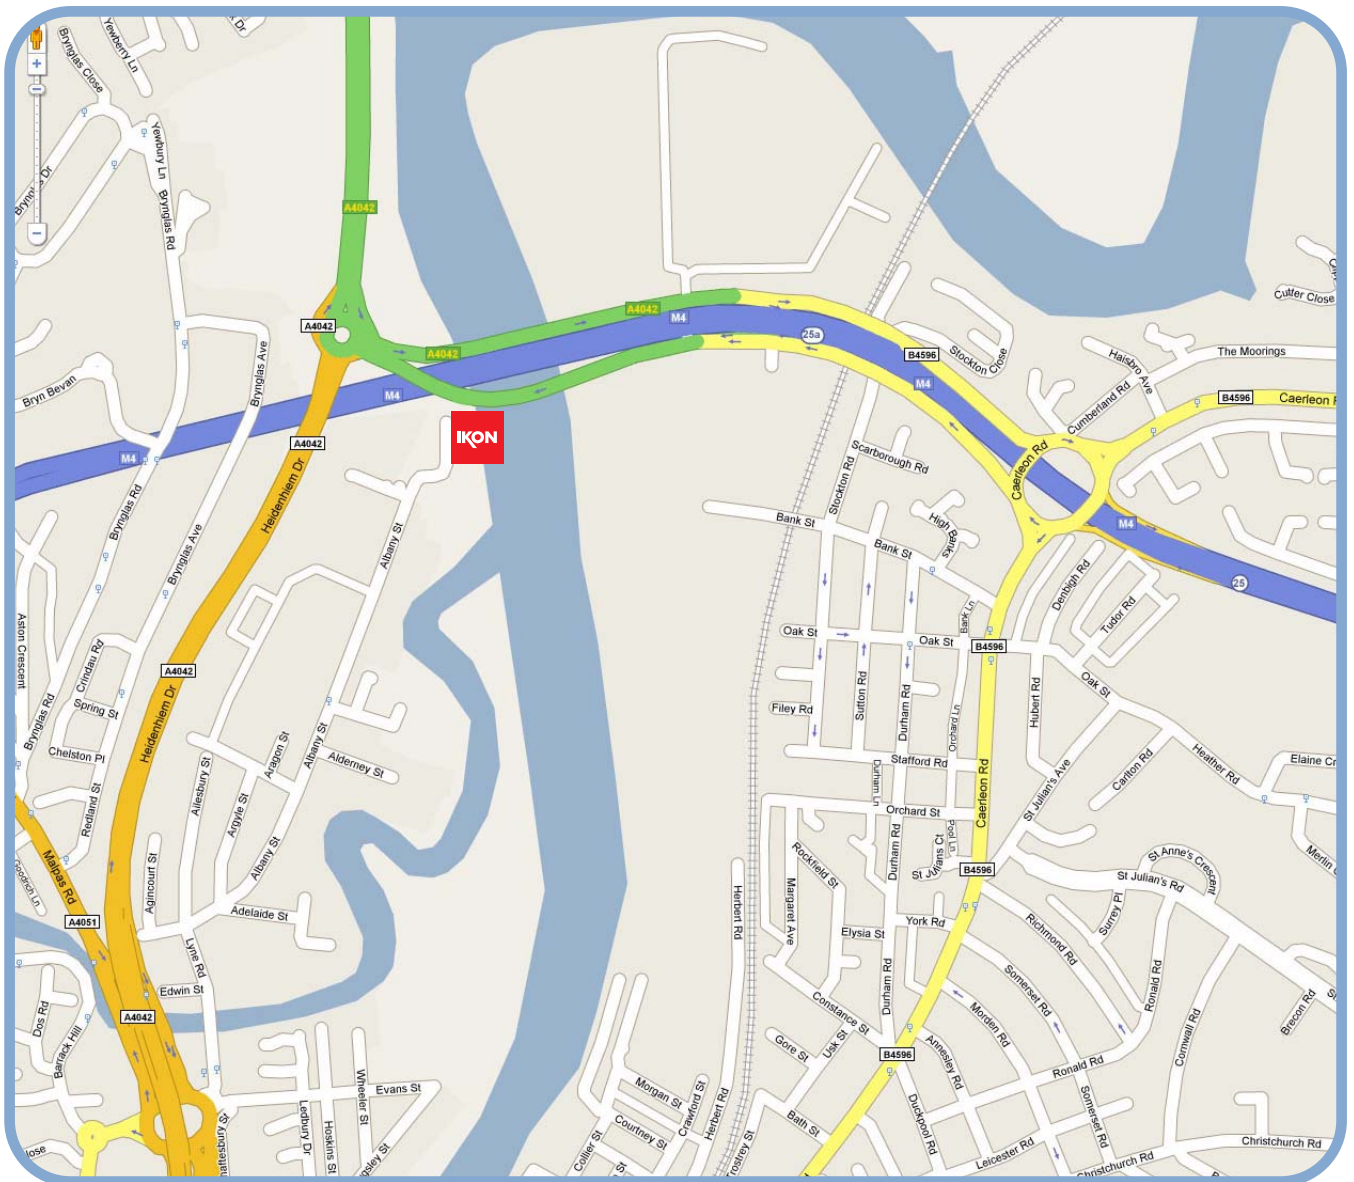

## How to find us

### Directions

Leave the M4 at junction 26, then at the roundabout take the 1st exit (if coming from the east) onto the A4051 signposted Newport. Continue on the A4042 (keeping left) to the Harlequin roundabout take the 1st exit (doubling back on yourself) onto Lyne Road, follow until the Crossroads then turn right onto Albany Street and follow to the end where you will find Waterside Court Offices.