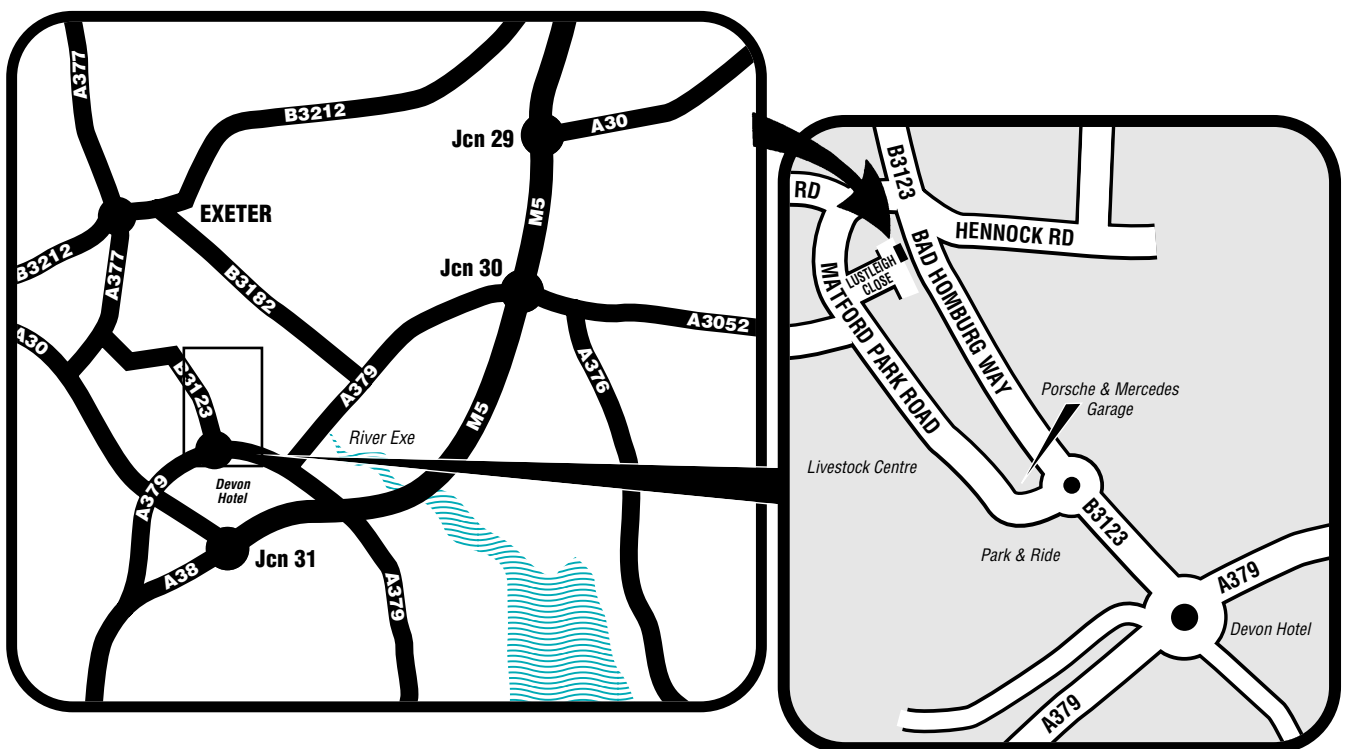

How to find us

EXETER

7 Blenheim Court, Lustleigh Close, Marsh Barton, Exeter EX2 8PW
Tel: 01392 823 880 Fax: 01392 824 753

Directions

From North: Exit M5 junction 30 heading for Granada Services and exit onto A379. Continue on A379 until At roundabout (Police Station) and take 1st exit. At the next two roundabouts take the 2nd exit still on the A379, then at the next roundabout (Devon Hotel) take the 3rd exit onto the B3123 Bad Homburg Way. At the roundabout take the 1st exit for Park & Ride/Livestock Centre into Matford Park Road; Lustleigh Close is the first turning on the right.....

From Plymouth: Where the A380 meets A38 take the first slip road A379 sign posted Marsh Barton Park & Ride. This brings you to the Devon Hotel roundabout, Take 2nd exit onto B3123. At the roundabout take the 1st exit for Park & Ride/Livestock Centre into Matford Park Road; Lustleigh Close is the first turning on the right.....

From Devon Hotel.... B3123 Bad Homburg Way. At the roundabout take the 1st exit for Park & Ride/Livestock Centre into Matford Park Road. Lustleigh Close is the first turning on right.....