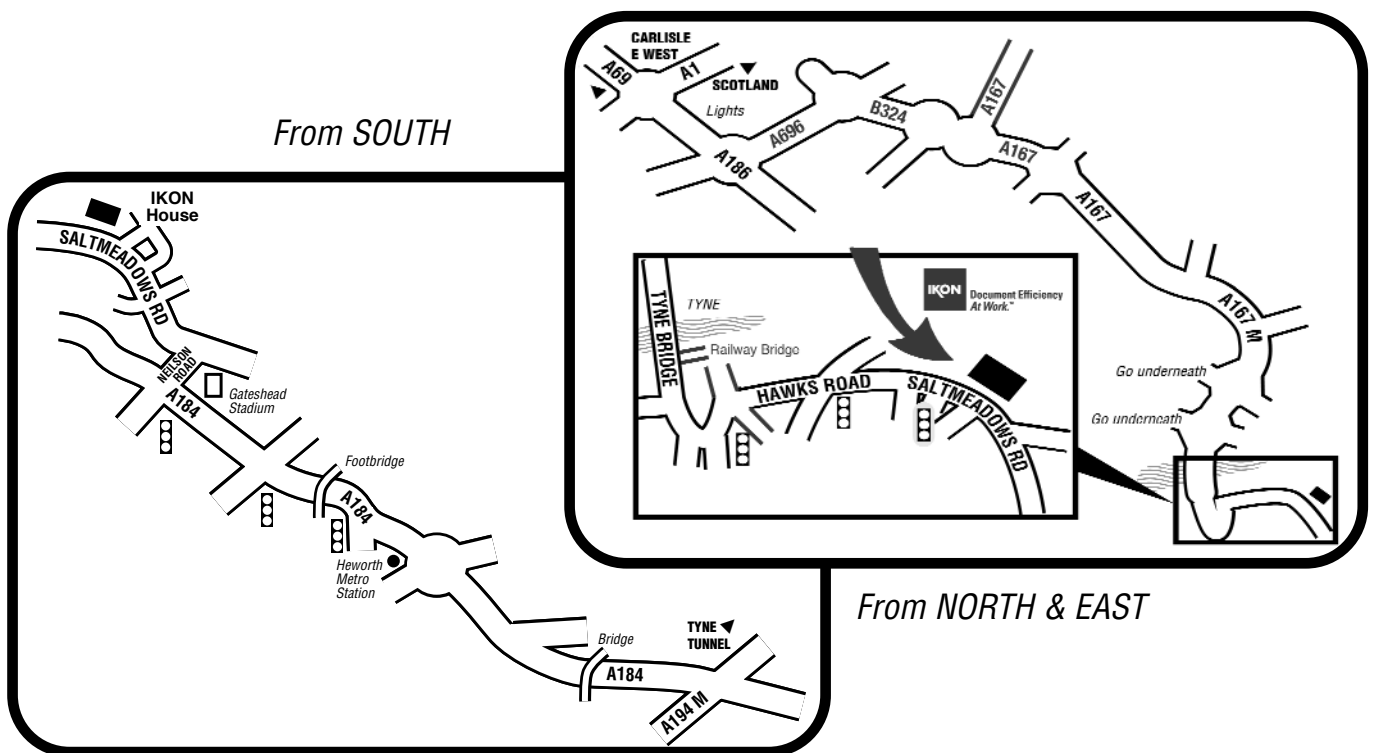

Document Efficiency
At Work.^{SM}

How to find us

GATESHEAD

IKON House, Saltmeadows Road, Gateshead NE8 3AH
Tel: 0191 490 1048 Fax: 0191 490 1049

Directions

From the South

Exit A1(M) via entry/exit road at sign reading "Exit 65 A194(M) to Tyne Tunnel / S Shields" and travel 2.6 miles. Exit A194(M) at roundabout and follow sign reading "A184 to Newcastle. Continue over roundabout staying on A184 (Heworth Metro on Left). Continue on A184 and go 1.3 miles (Straight ahead through cross roads). Bear right on Neilson Road and go 0.2 miles (Gateshead Stadium On the Right). Turn left on Saltmeadows Road. IKON House is about 1 mile along Saltmeadows Road on the right.

From West

Travel along A69 until you meet the A1, Straight across roundabout onto A186

From Scotland

Exit A1 via exit road at sign reading A186 Newcastle and turn left.

From West and Scotland

Continue on A186, through cross roads until you meet a roundabout. Turn left along A696 Silver Lonnen until you meet another roundabout. Turn right along B6324 Stamfordham Road until you meet two roundabouts together. Straight across the first and turn right at the second following A167 City centre. Continue on A167 and go 1.8 miles this joins A167(M) and go 1.1 miles. Go over Tyne Bridge, go under railway bridge and turn left at lights. Continue on Hawks Road and straight ahead through two sets of traffic lights at this point Hawks Road meets Saltmeadows Road and IKON House is 0.3 miles on the left.