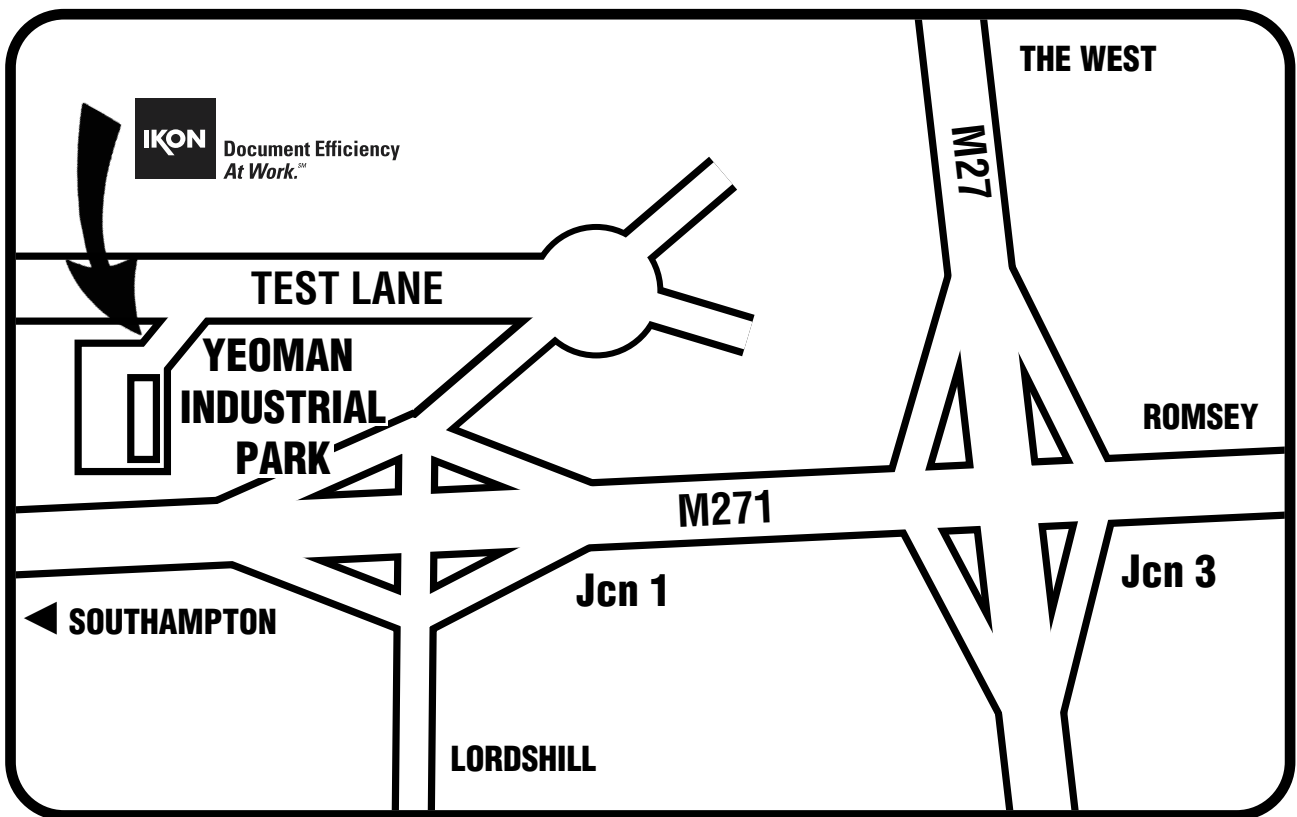

Document Efficiency
At Work.SM

How to find us

SOUTHAMPTON

Unit 3, Yeoman Industrial Park, Test Lane, Southampton S016 9JX
Tel: 023 8066 6588 Fax: 023 8066 6601

Directions

Travelling West (towards Bournemouth) along M27 come off at junction 3 onto the M271. Take the first sliproad off M271 (there is a signpost depicting industrial estates). At top of sliproad keeping in right hand lane, continue round back over the M271 and take the 3rd exit, continue until you reach another roundabout. Take first exit left into Test Lane, continue down this road and Yeoman Park is the 5th turning left (there is a signpost on the right hand side of Test Lane pointing into Yeoman Park).