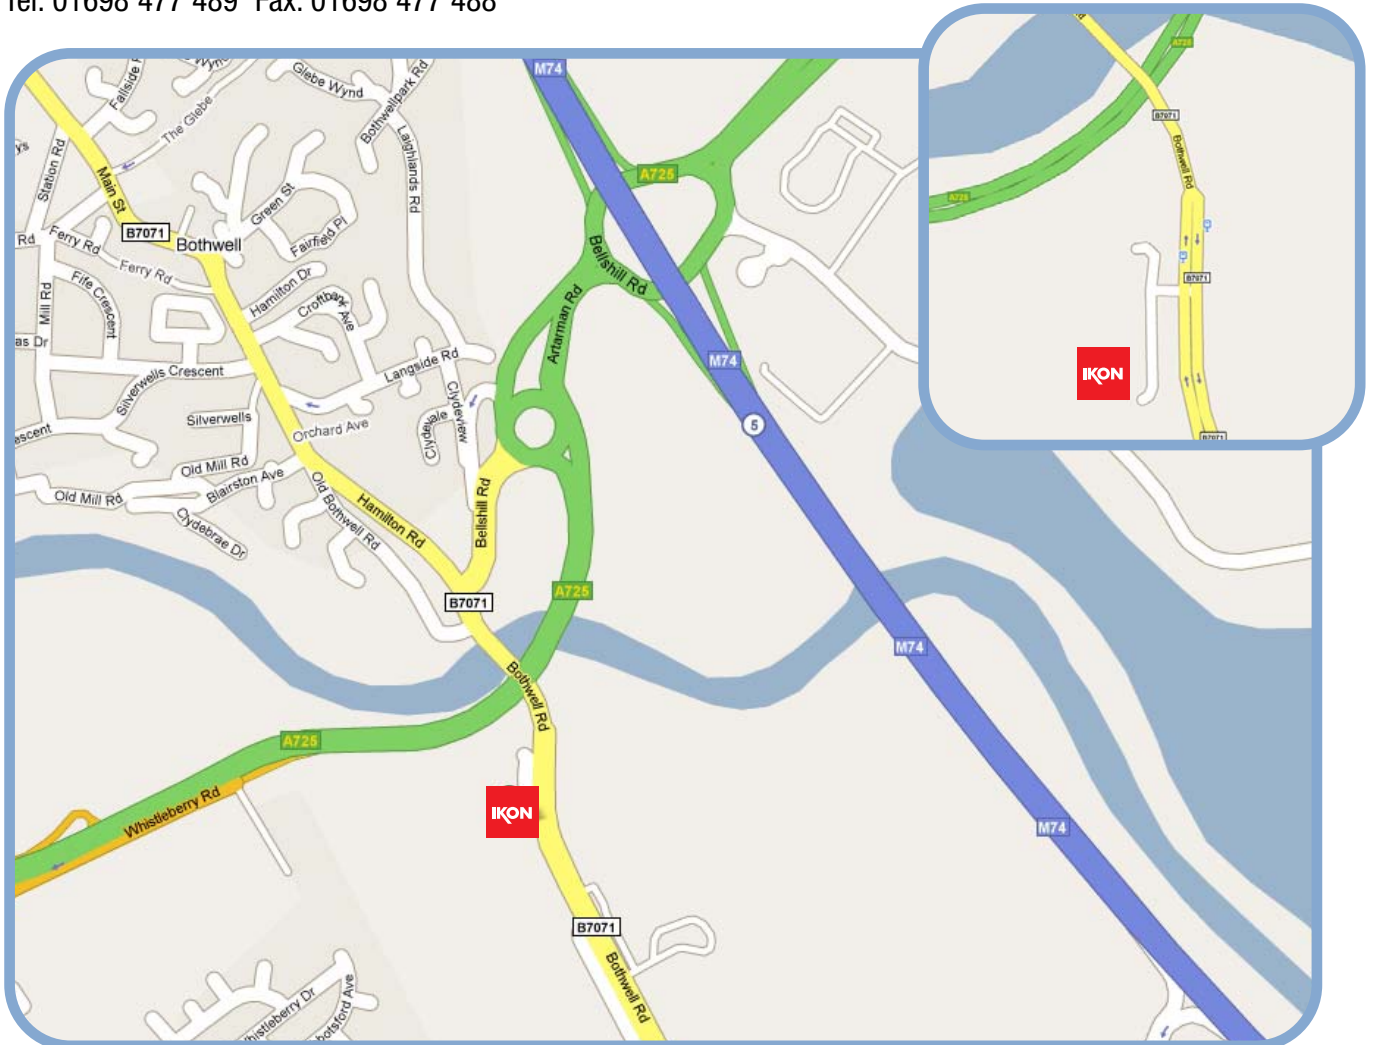

## How to find us

### Directions (From the M74)

At junction 5, take the A725 exit to E Kilbride/ A8/ Bellshill/ Coatbridge/ Edinburgh.

At the roundabout, take the 4th exit onto A725/Ararman Rd heading to B7071/E Kilbride/ Hamilton/ Uddingston.

Keep left to stay on the A725/ Artarman Rd.

At the roundabout, take the 2nd exit onto Bellshill Rd. Turn left at B707/ Hamilton Rd. Continue to follow B7071.

The Ricoh/IKON Hamilton Office will be located on your right. It is the road side building of the Bothwell House Business Park, opposite the SPCA.