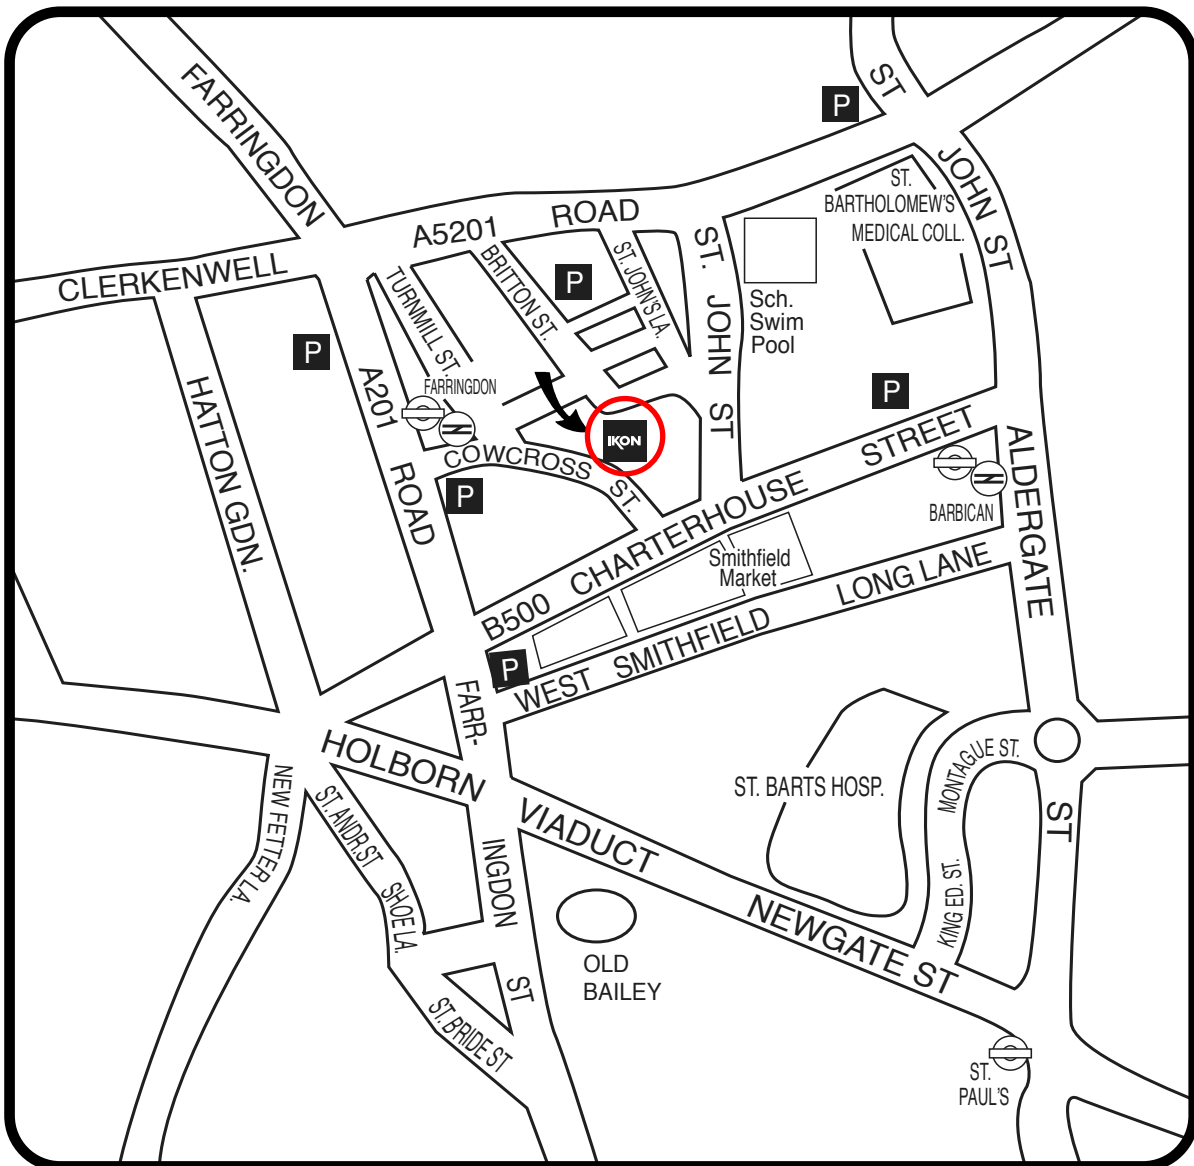

Document Efficiency
At Work.SM

How to find us

LONDON - HEAD OFFICE

IKON House, 30 Cowcross Street, London EC1M 6DQ
Tel: 020 7253 4545 Fax: 020 7250 3690

Directions

By Rail/Tube:

Leave Farringdon station by main entrance, turn left and IKON will be found within 20 yards on the left hand side of Cowcross Street. Farringdon Station, with access to Circle, Metropolitan and Hammersmith & City underground services as well as Thameslink mainline services.

By Road:

There is limited parking in Cowcross Street but, there are two NCP car parks opposite Farringdon Station.